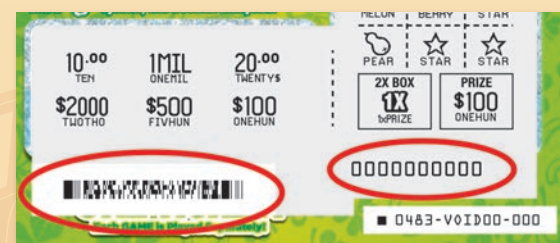

RETAILER VALIDATIONS REMINDER

Retailers should not validate winning Lottery tickets less than $600 from an image (e.g. on a smartphone) or paper copy. Lottery tickets should only be validated from the original ticket and scanned on the terminal.