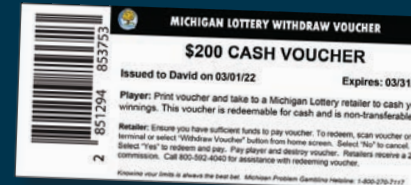

INSTANT TICKET RETURNS REMINDER

A reminder that ALL Instant ticket returns will be processed by your Lottery Sales Representative during their regularly scheduled visit(s). Contact your Lottery District Sales Representative with any questions or for added details.

It is a retailer's responsibility to monitor their inventory for Instant and Pull Tabs tickets that have expired or are nearing expiration. Note that expiration dates are displayed on the back of each Instant ticket and on the front of each Pull Tabs. Expired tickets cannot be sold, redeemed for prizes or returned for credit.

RETAILER INCENTIVE PROGRAMS FOR OCTOBER – DECEMBER 2023

A reminder that the quarterly Club and Printed Products Incentive is available to eligible retailers for sales of Instant Games, Pull Tabs and Club Account Club Keno sales. For this quarter, the Printed Products goal is 0.1% and the goal for Club Account Club Keno is also set at 0.1%. It is a retailer's responsibility to obtain their incentive number *before* the end of the quarter and to track their progress to their incentive goal. For complete program rules, talk to your Lottery Sales Representative. Also, ask your Lottery Sales Representative about the Cashless Bonus Commission.

NEED LOTTERY ASSISTANCE? CALL 1-800-592-4040 OR [RETAILERS.MICHIGANLOTTERY.COM](https://retailers.michiganlottery.com)