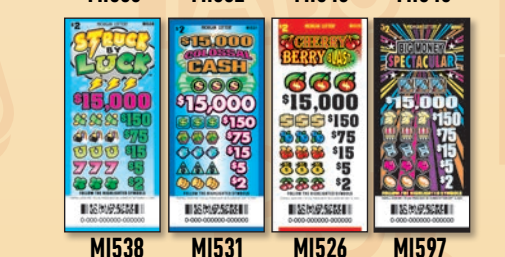

\$.50 GAMES

MI557 MI550 MI548 MI543 MI535

\$1 GAMES

MI556 MI554 MI551 MI549

MI547 MI544 MI542 MI541

MI539 MI517

\$2 GAMES

MI553 MI552 MI546 MI540

MI538 MI531 MI526 MI597

\$5 GAMES

MI555 MI545 MI537 MI533

HOLIDAY DISPLAYS

The Michigan Lottery encourages usage of creative displays to promote your holiday game sales!

IMPORTANT HOLIDAY SEASON SALES REMINDER