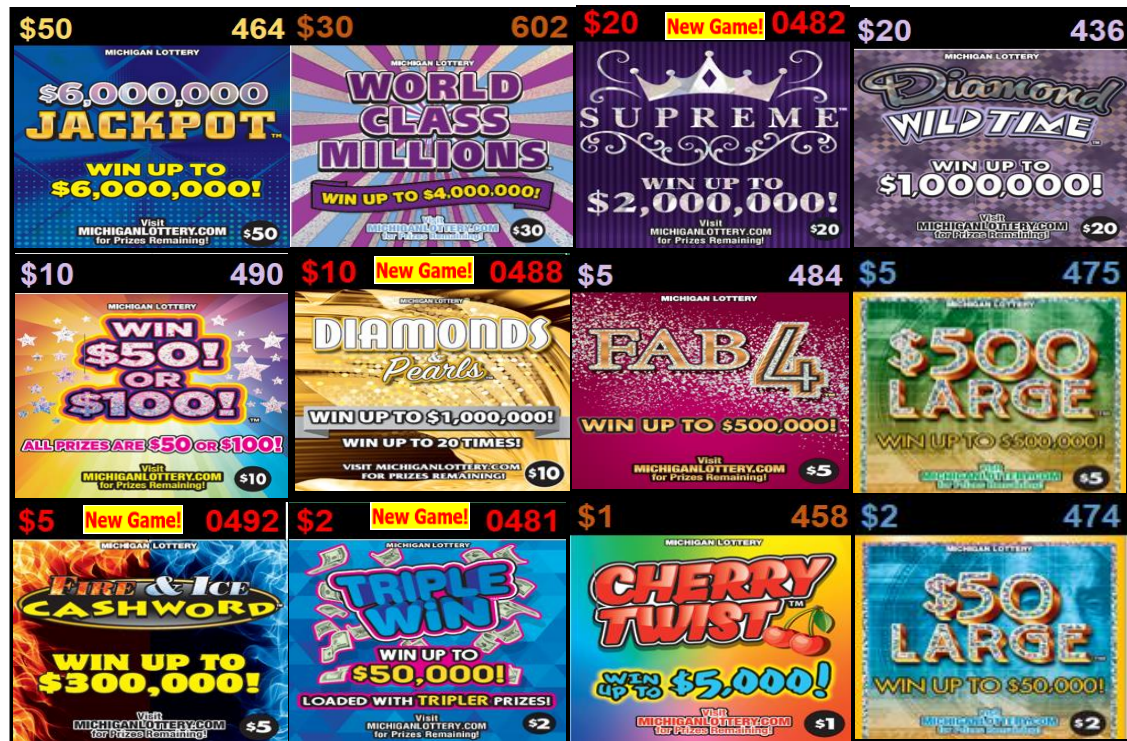

### 20-Game Plan Enhancements

Return	Replace with <b>NEW GAMES</b>
\$20 Money #446	\$20 Supreme #0482
\$10 Cash is King/Cash is Queen #486	\$10 Diamonds & Pearls #0488
\$5 X's & O's Bingo #489	\$5 Fire & Ice Cashword #0492
\$2 Bonus 777 #451	\$2 Triple Win #0481

### 24-Game Enhancements

Return	Replace with <b>NEW GAMES</b>
\$20 Money #446	\$20 Supreme #0482
\$10 Ruby Red Wild Time #433	\$10 Diamonds & Pearls #0488
\$5 X's & O's Bingo #489	\$5 Fire & Ice Cashword #0492
\$2 Bonus 777 #451	\$2 Triple Win #0481

Add dispensers where possible to promote all new launch games and allow for additional price points.

Place non-SBO games in price point order.

Return or Replacing	Replace with <b>NEW GAMES</b>
\$20 \$2,000 Large #477	\$20 Supreme #0482
\$10 Luck #483	\$10 Diamonds & Pearls #0488
\$5 X's & O's Bingo #489	\$5 Fire & Ice Cashword #0492
\$2 Bonus 777 #451	\$2 Triple Win #0481