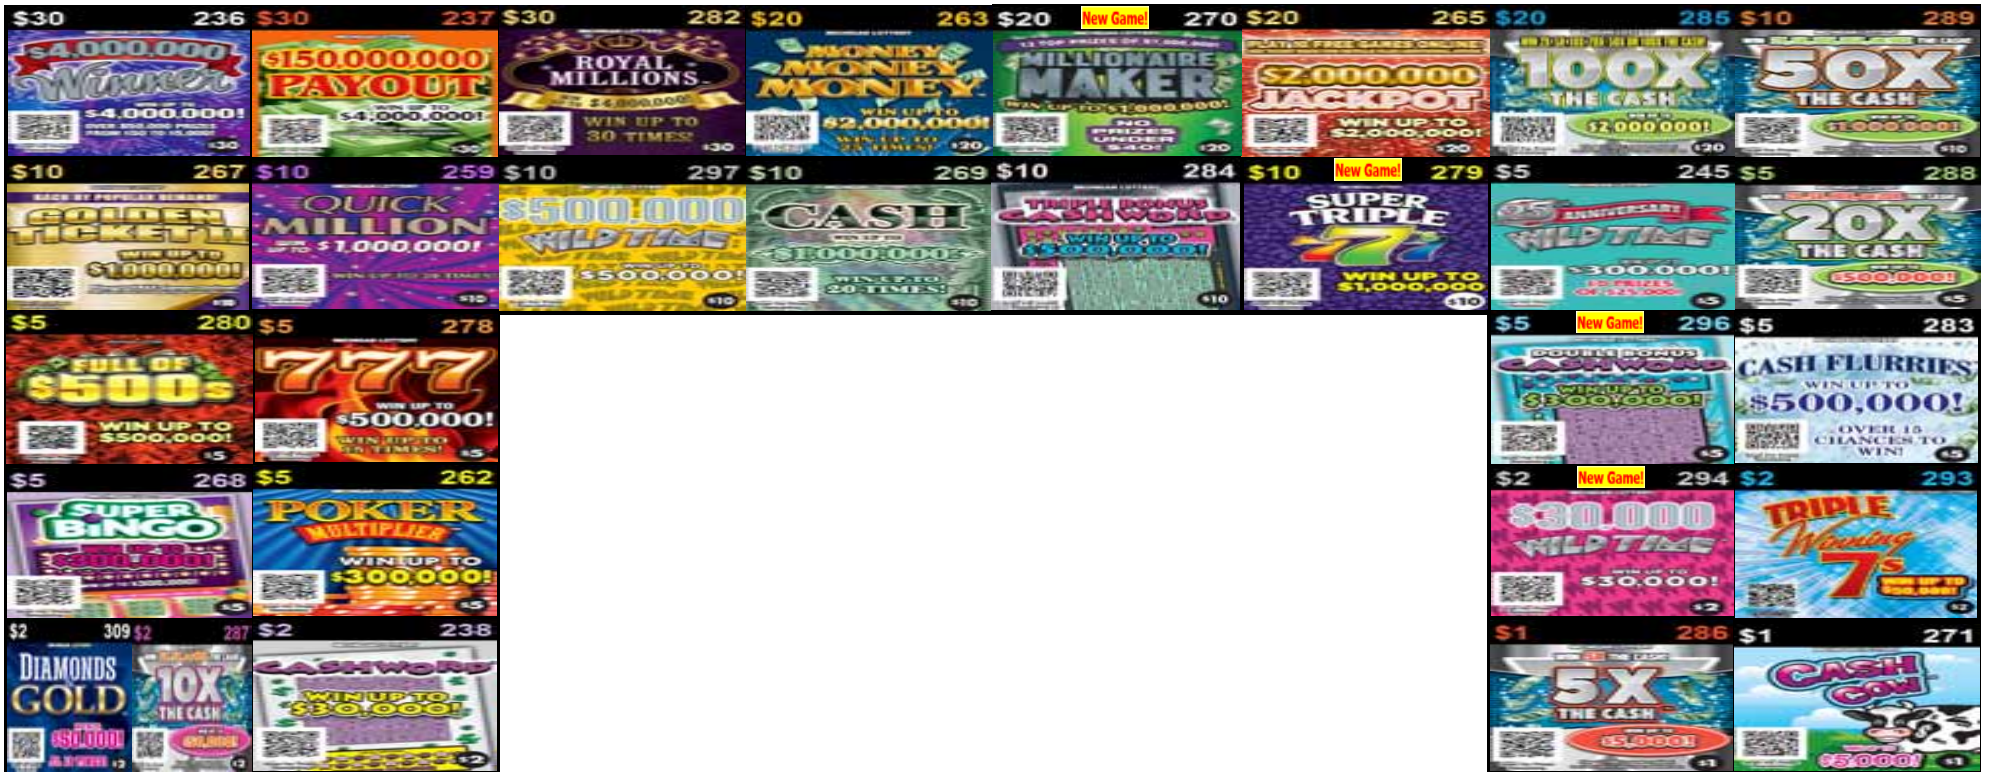

Add dispensers where possible to promote all new launch games and allow for additional price points.

Return	Replace with NEW GAMES
\$20 Money Money Money #263	\$20 Millionaire Maker #270
\$10 Quick Million #259	\$10 Super Triple 7's #279
\$5 Double Bonus Cashword #222	\$5 Double Bonus Cashword #296
\$2 Sizzlin' Wild Time #246	\$2 \$30,000 Wild Time #294

Add dispensers where possible to double face top-selling games.

Return	Replace with NEW GAMES
\$20 Classic Black #232	\$20 Millionaire Maker #270
\$10 Casino Millions #235	\$10 Super Triple 7's #279
\$5 Double Bonus Cashword #222	\$5 Double Bonus Cashword #296
\$2 Sizzlin' Wild Time #246	\$2 \$30,000 Wild Time #294